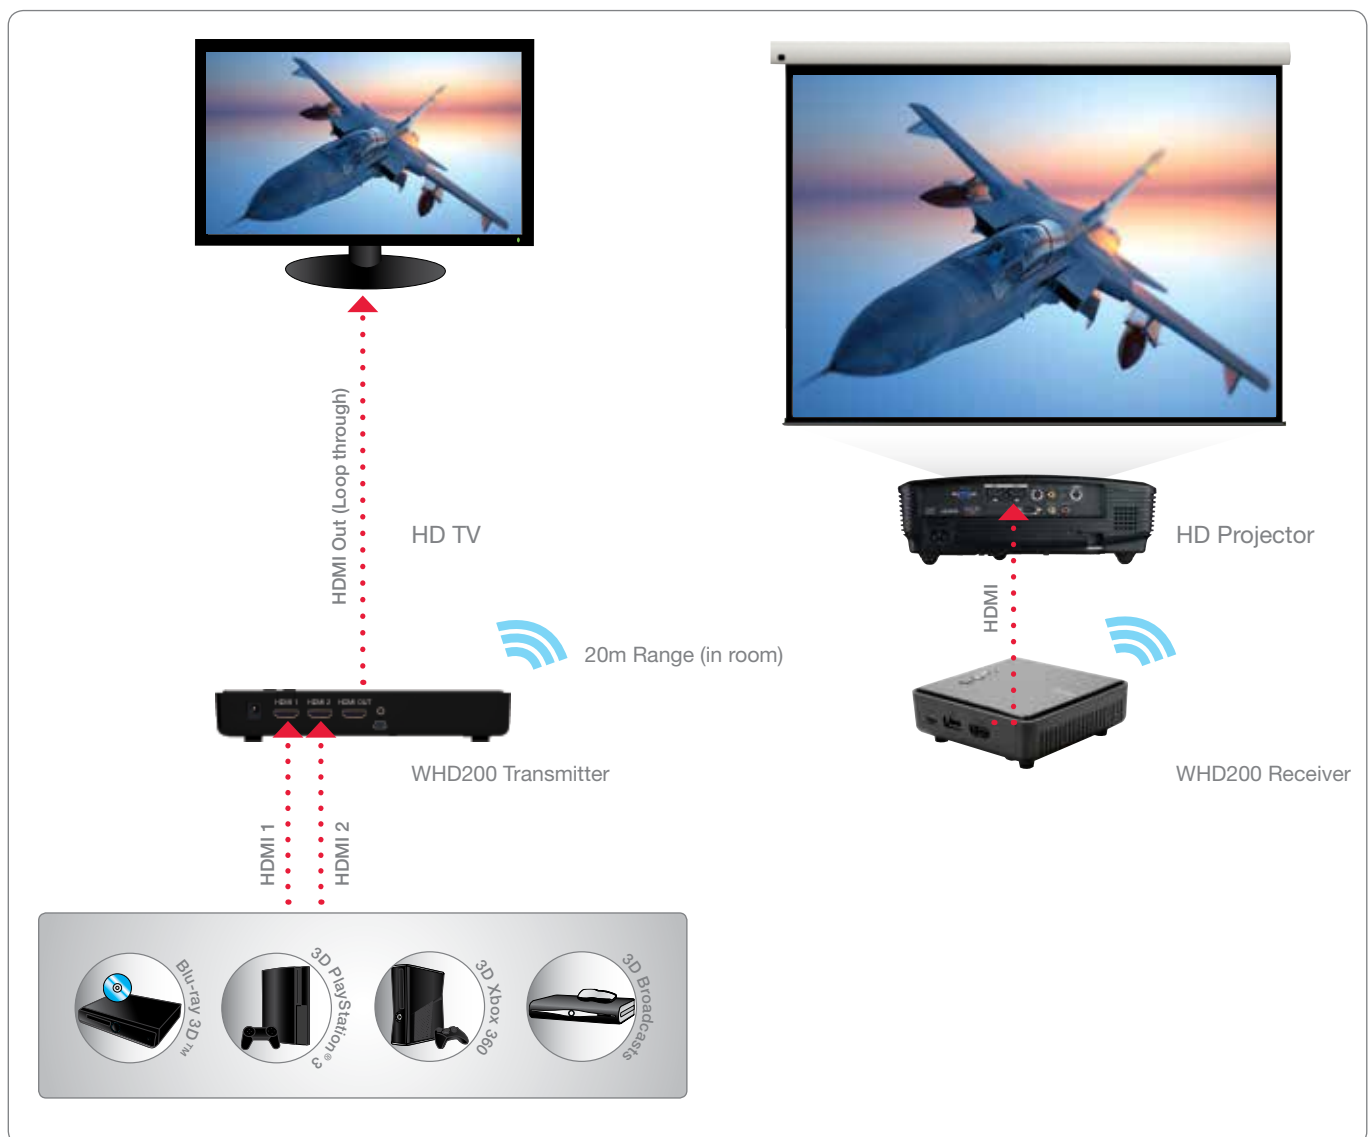

WHD200 SPECIFICATIONS

2D Video Streaming	1080p24, 1080p50, 1080p60 1080i50, 1080i60 720p50, 720p60, 576p, 480p
3D Video Streaming	Frame-pack: 1080p24, 720p50/60 Side-by-Side (half): 1080i50/60, 720p50/60 Over-Under: 1080p24, 720p50/60
Audio Support	up to 6 Mbps AC-3 and DTS
Transmission Range	20 meters "In Room" - depends on specific environment
System Latency	Less than 1ms
Antenna	Omni-directional High Performance Internal Antennas
Operating Frequencies	4.9~5.9GHz
Power Supply	100~240V AC in, 5V DC out
Operating Temperature	0~40 °C
Standard Accessories	Mini-USB Power Adaptor, DC Power Adapter, 2x HDMI (1.5m) Cable, Fixing Kit, Quick Start Guide, IR repeater, Remote control

TRANSMITTER

Input	2x HDMI (v1.4a 3D support)
Output	HDMI (v1.4a 3D support)
Power	5V DC via mini-USB
Dimensions (WxDxH)	71.5 x 28.4 x 16.1 mm

RECEIVER

Output	HDMI (v1.4a 3D support)
Power	5V DC via mini-USB
Dimensions (WxDxH)	90 x 90 x 27 mm

Compatible Projectors	Optoma Home Entertainment projectors (for a full list of compatible projectors visit our website www.optoma.eu)

Stream **Full HD 1080p 3D** to your **HD projector / HD TV** from Blu-Ray™ / DVD / Console wirelessly

Please visit www.optoma.eu for a full list of compatible models

Optoma Europe Ltd.
42 Caxton Way, Watford Business Park, Watford, Hertfordshire, UK. WD18 8QZ

www.optoma.eu

© 2013 Optoma Europe Ltd. Specifications are subject to change without notice. Optoma is a registered trademark of Optoma Europe Ltd. All other product names and company names used herein are for identifications purposes only and may be trademarks or registered trademarks of their respective owners. Some images may be simulated. All images of products are for representation purposes only. Whilst every care is taken to provide accurate images of our products, actual products may differ slightly. Some product images may have been digitally altered by us to add an Optoma logo to the front panel. Optoma reserves the right to amend or alter actual product or product images without notice. Errors and omissions excepted, all specifications are subject to change without notice.