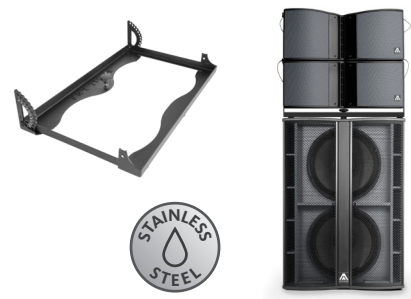

CARDIOID CONFIGURATION THROUGH AVAILABLE PRESETS

X218D

6800 W
2x 18" PASSIVE
SUBWOOFER

Xcellence

ACCESSORIES

PROTECTIVE COVER NC-X218W
For one unit of X218D

STACKING FRAME FR-X208
For X218D underneath X208

STACKING FRAME FR-X210
For X218D underneath X210