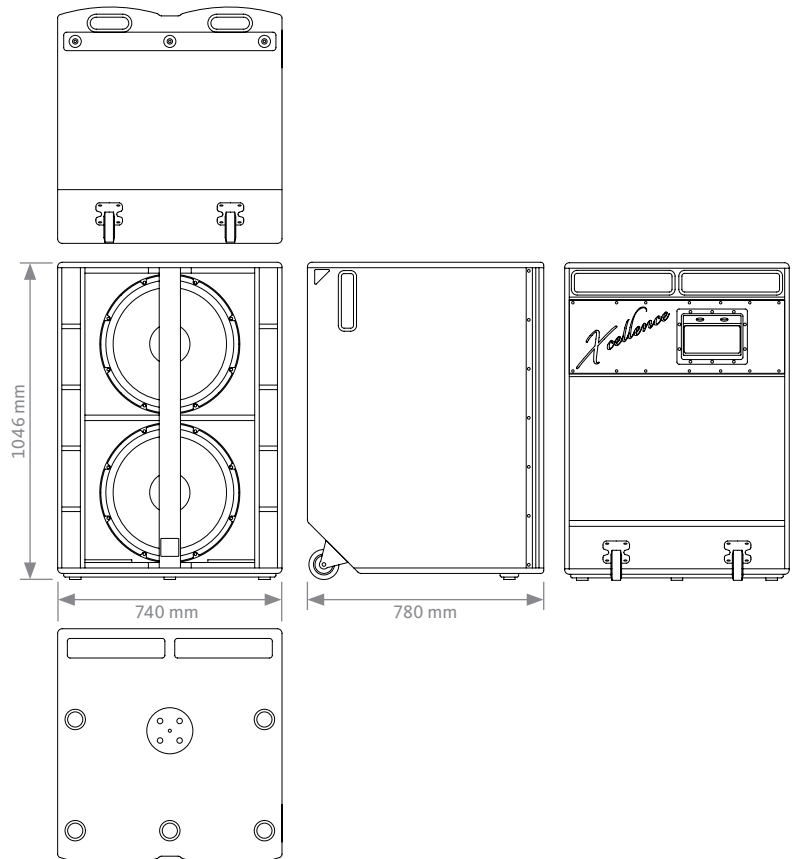

CAD DRAWING SCHEME