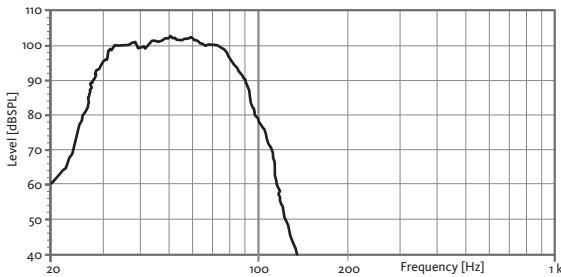

FREQUENCY RESPONSE 1w/1m
With external Amate Audio DSP & HD4000 Amplifier