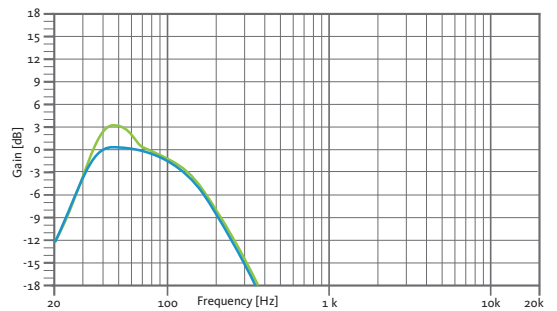

- **LPF100**
  LPF 100 Hz
- **LPF100+3**
  LPF 100 Hz + 3dB boost
- **LPF110**
  LPF 110 Hz
- **LPF110+3**
  LPF 110 Hz + 3dB boost