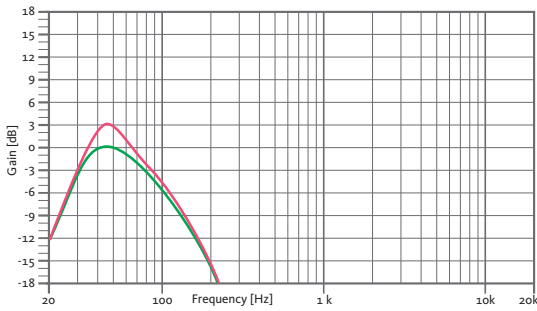

SIDE VIEW

FRONTAL VIEW WITHOUT GRILLE

REAR VIEW

One person handling thanks to its two rear wheels.

TOP VIEW

CONNECTION PANEL

RECOMMENDED PRESETS With external Amate Audio DSP

- LPF80**
LPF 80 Hz
- LPF80+3**
LPF 80 Hz + 3dB boost
- LPF90**
LPF 90 Hz
- LPF90+3**
LPF 90 Hz + 3dB boost