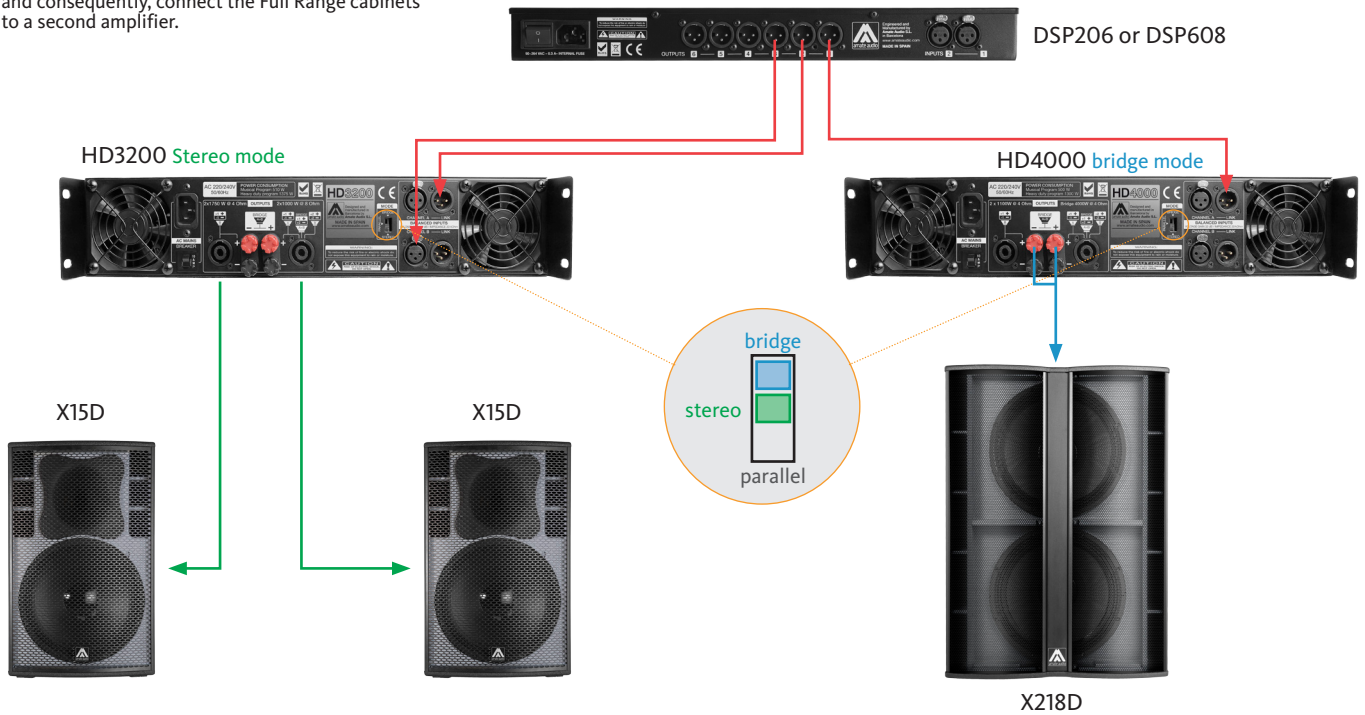

DESIGN & ACCESSORIES

Unique design in black & grey colour.

Connectors are placed on an inclined plane to increase protection against rain or moisture.

M10 plate socket provided at the top side for full-range enclosure stacking.

CARDIOID CONFIGURATION THROUGH AVAILABLE PRESETS

X218D

6800 W
2x 18" PASSIVE
SUBWOOFER

Xcellence

ACCESSORIES

PROTECTIVE COVER NC-X218W
For one unit of X218D

STACKING FRAME FR-X208
For X218D underneath X208

STACKING FRAME FR-X210
For X218D underneath X210

RECOMMENDED CONFIGURATION

Use one amplifier for the low reinforcement units and consequently, connect the Full Range cabinets to a second amplifier.

THE BEST COMBINATION

The best experience of Xcellence DISCO systems is reached with Amate Audio's HD Series amplifiers and DSP206/608 digital signal processors. Factory presets are available to setup the system in a short time.