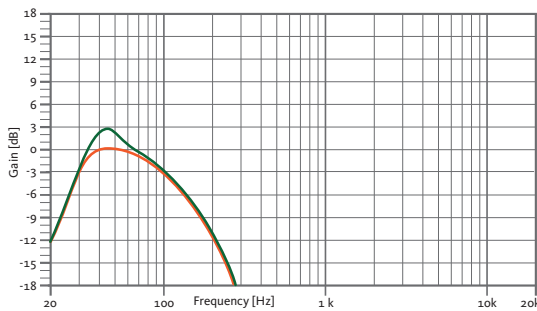

SIDE VIEW

FRONTAL VIEW WITHOUT GRILLE

REAR VIEW

One person handling thanks to its two rear wheels.

TOP VIEW

CONNECTION PANEL

RECOMMENDED PRESETS With external Amate Audio DSP

- LPF80**
LPF 80 Hz
- LPF80+3**
LPF 80 Hz + 3dB boost
- LPF90**
LPF 90 Hz
- LPF90+3**
LPF 90 Hz + 3dB boost