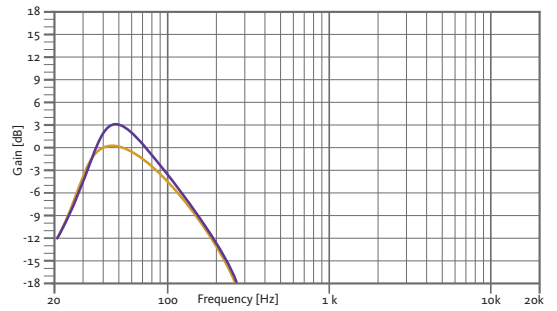

SIDE VIEW

FRONTAL VIEW WITHOUT GRILLE

REAR VIEW

One person handling thanks to its two rear wheels.

TOP VIEW

CONNECTION PANEL

RECOMMENDED PRESETS With external Amate Audio DSP

- LPF80**
LPF 80 Hz
- LPF80+3**
LPF 80 Hz + 3dB boost
- LPF90**
LPF 90 Hz
- LPF90+3**
LPF 90 Hz + 3dB boost