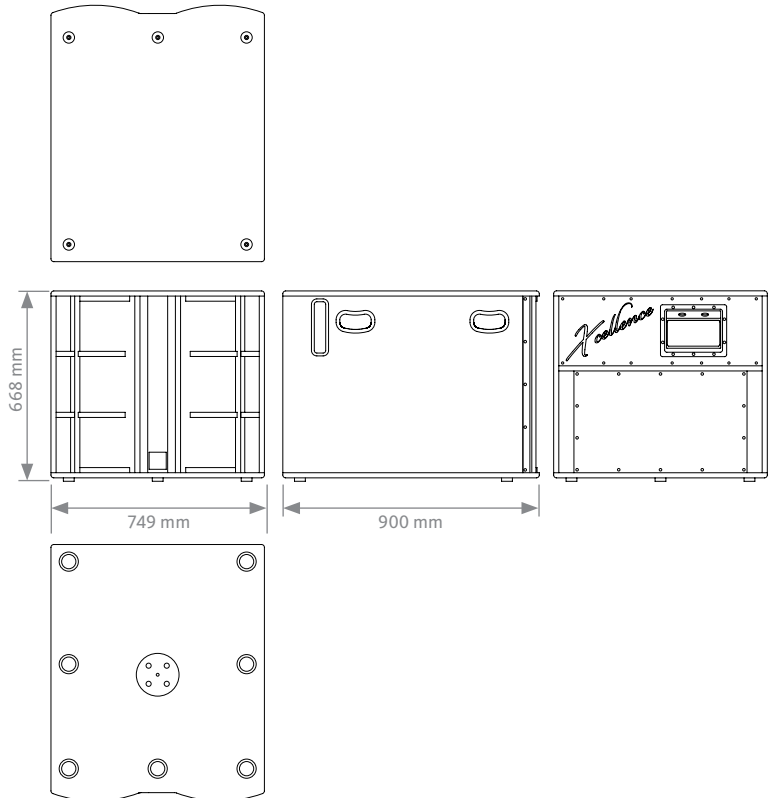

- LPF110**
LPF 110 Hz
- LPF110+3**
LPF 110 Hz + 3dB boost
- LPF120**
LPF 120 Hz
- LPF120+3**
LPF 120 Hz + 3dB boost

FREQUENCY RESPONSE 1w/1m

With external Amate Audio DSP & HD4000 Amplifier

CAD DRAWING SCHEME