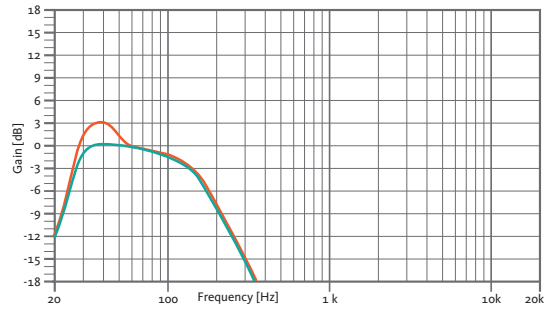

- **LPF110**
  LPF 110 Hz
- **LPF110+3**
  LPF 110 Hz + 3dB boost
- **LPF120**
  LPF 120 Hz
- **LPF120+3**
  LPF 120 Hz + 3dB boost