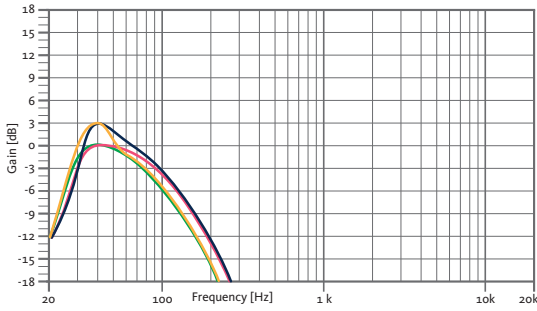

SIDE VIEW

FRONTAL VIEW WITHOUT GRILLE

REAR VIEW

BOTTOM VIEW

TOP VIEW

CONNECTION PANEL

RECOMMENDED PRESETS With external Amate Audio DSP

- LPF80**
LPF 80 Hz
- LPF80+3**
LPF 80 Hz + 3dB boost
- LPF90**
LPF 90 Hz
- LPF90+3**
LPF 90 Hz + 3dB boost
- LPF100**
LPF 100 Hz
- LPF100+3**
LPF 100 Hz + 3dB boost