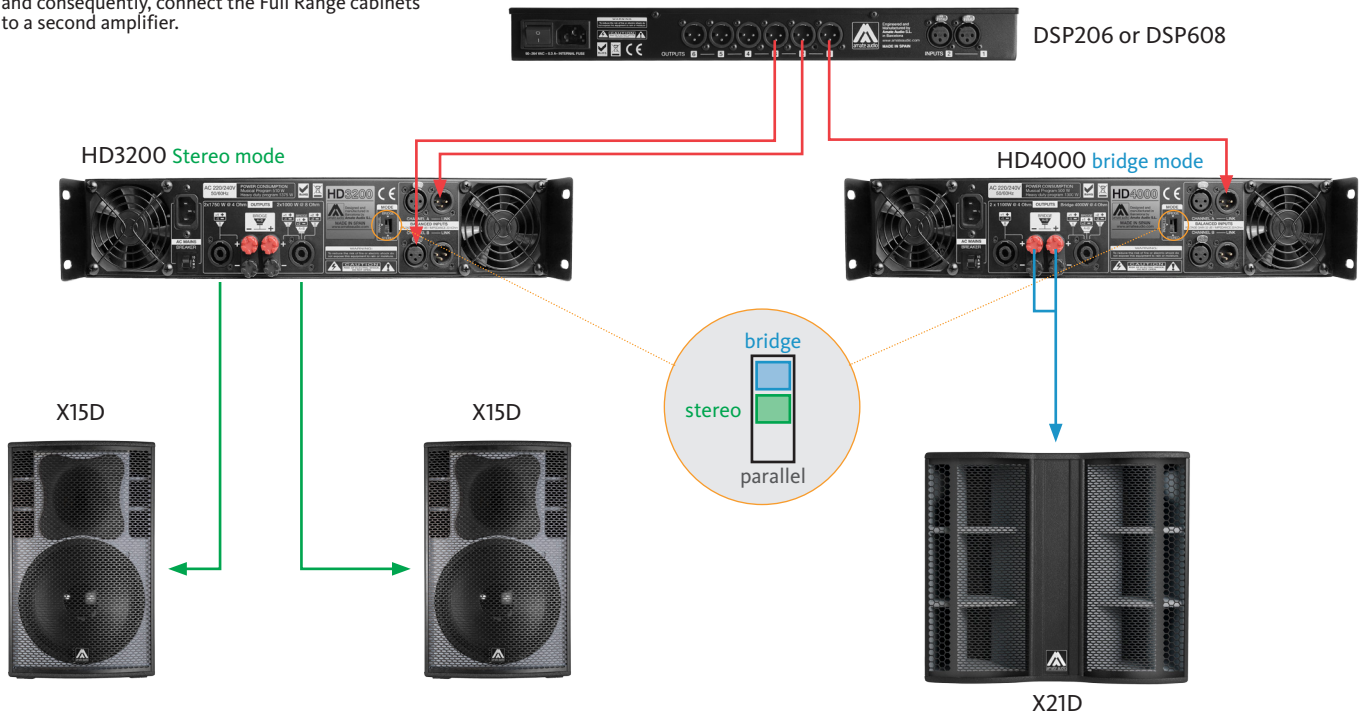

DESIGN & ACCESSORIES

Unique design in black & grey colour.

Connectors are placed on an inclined plane to increase protection against rain or moisture.

M10 plate socket provided at the top side for full-range enclosure stacking.

CARDIOID CONFIGURATION THROUGH AVAILABLE PRESETS

X21D

3600 W
1x 21" PASSIVE
SUBWOOFER

Xcellence

ACCESSORIES

STACKING FRAME FR-X208
For X21D underneath X208

STACKING FRAME FR-X210
For X21D underneath X210

RECOMMENDED CONFIGURATION

Use one amplifier for the low reinforcement units and consequently, connect the Full Range cabinets to a second amplifier.

THE BEST COMBINATION

The best experience of Xcellence DISCO systems is reached with Amate Audio's HD Series amplifiers and DSP206/608 digital signal processors. Factory presets are available to setup the system in a short time.