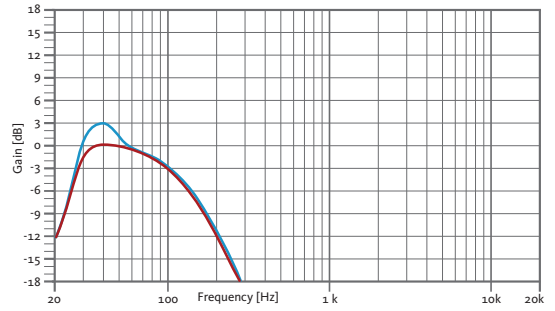

SIDE VIEW

FRONTAL VIEW WITHOUT GRILLE

REAR VIEW

BOTTOM VIEW

TOP VIEW

CONNECTION PANEL

RECOMMENDED PRESETS With external Amate Audio DSP

- LPF80**
LPF 80 Hz
- LPF80+3**
LPF 80 Hz + 3dB boost
- LPF90**
LPF 90 Hz
- LPF90+3**
LPF 90 Hz + 3dB boost
- LPF100**
LPF 100 Hz
- LPF100+3**
LPF 100 Hz + 3dB boost