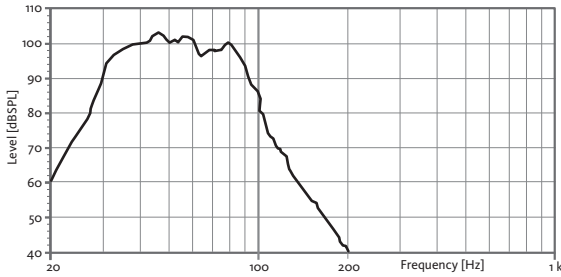

FREQUENCY RESPONSE 1w/1m

With external Amate Audio DSP & HD4000 Amplifier