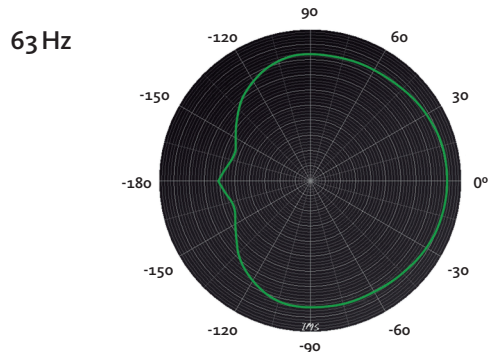

CARDIOID CONFIGURATION THROUGH AVAILABLE PRESETS