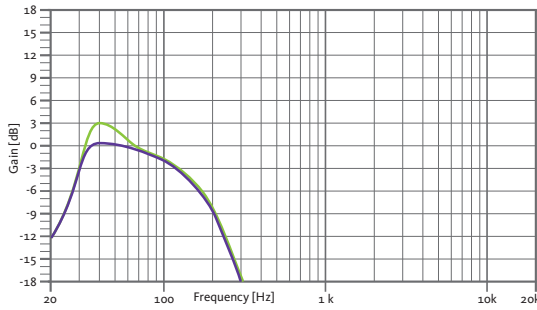

- **LPF110**
  LPF 110 Hz
- **LPF110+3**
  LPF 110 Hz + 3dB boost
- **LPF120**
  LPF 120 Hz
- **LPF120+3**
  LPF 120 Hz + 3dB boost