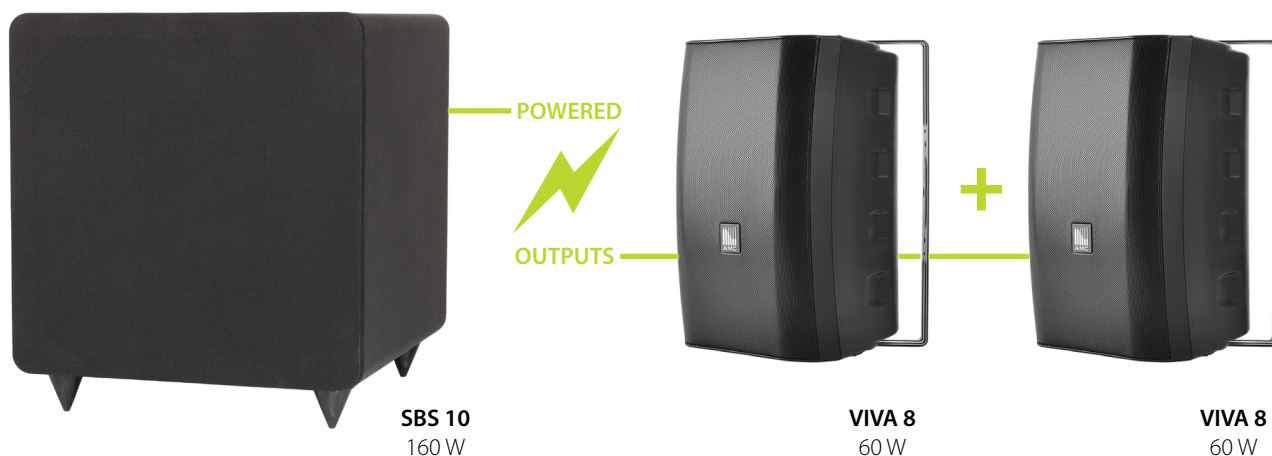

SUBWOOFERS

Active Subwoofer With Speaker Outputs

Active subwoofer with dual amplification for 100 V and standalone systems.

SBS 10

SBS 10 active 10" subwoofer with 160 W amplifier for subwoofer and 2 x 60 W amplifiers for external speakers.

With 100 V line or balanced and unbalanced audio inputs. Built in equaliser for treble and bass control.

Protection against overloading, overheating and clipping outputs.

427 mm

380 mm

Technical Specifications	SBS 10
Rated power	160 W subwoofer; 120 W external speakers amplifier
Subwoofer frequency response	20 Hz - 200 Hz
Speakers frequency response	20 Hz - 20 kHz
Crossover point	40 Hz - 200 Hz
Driver dimensions	10" (254 mm) woofer
Output impedance	8 Ω
Equalizer center point (bass)	30 Hz \pm 12 dBu
Equalizer center point (treble)	12 kHz \pm 12 dBu
Dimensions	380 mm x 430 mm x 427 mm
Weight	17 kg
Material	Painted MDF
Colour	Black (RAL 9017)

SBS 10

The Heart Of Standalone Sound System

SBS 10 can be used with external speakers as a compact standalone sound system for small and medium rooms. Separate 160 W subwoofer and 120 W external speaker amplifiers mean there is enough power to achieve a well-balanced rich sound.

Standalone system example: SBS 10 and 2 x VIVA 8

Get the most system power from SBS 10 combined with 2 x VIVA 8 cabinet loudspeakers. VIVA 8 is equipped with 8" full range driver and 1" tweeter. This system will sound strong and clear. Speaker cabinets can be mounted horizontally or vertically, with rotating logo. Available in black or white colour.