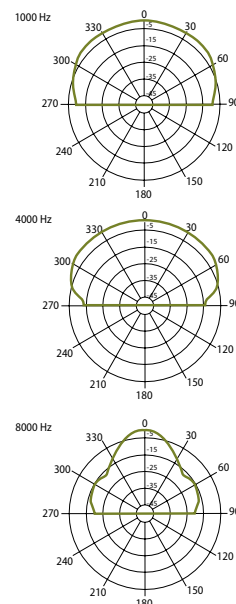

# MC Voice Evacuation Speaker According EN54-24 Standard

Metal ceiling loudspeakers with ABS plastic dome equipped with 100V transformer, ceramic terminal and thermal fuse.

HORIZONTAL / VERTICAL POLAR DIAGRAMS

FREQUENCY RESPONSE

IMPEDANCE

Technical Specifications	MC 4EN
Rated power	6 W
Transformer power taps	6 W - 3 W - 1,5 W
Sensitivity	90 dB (1W/1m)
Maximum SPL	98 dB (Pmax/1m) at 1 kHz
Frequency response	110 Hz - 15 kHz
Dispersion at 1000 Hz	165° Conical
Driver dimensions	4" (100 mm)
Dimensions	ø 181 mm x 65 mm
Weight	0,9 kg
Material	Steel
Colour	White (RAL 9016)