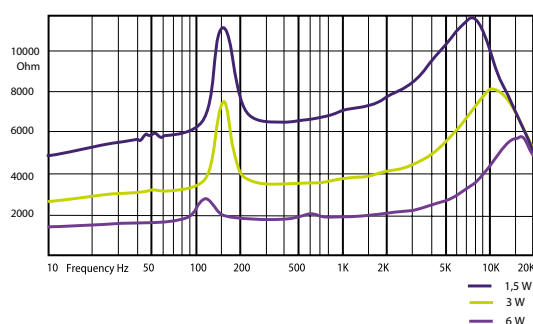

HORIZONTAL / VERTICAL POLAR DIAGRAMS

FREQUENCY RESPONSE

IMPEDANCE

Technical Specifications	MC 4EN
Rated power	6 W
Transformer power taps	6 W - 3 W - 1,5 W
Sensitivity	90 dB (1W/1m)
Maximum SPL	98 dB (Pmax/1m) at 1 kHz
Frequency response	110 Hz - 15 kHz
Dispersion at 1000 Hz	165° Conical
Driver dimensions	4" (100 mm)
Dimensions	ø 181 mm x 65 mm
Weight	0,9 kg
Material	Steel
Colour	White (RAL 9016)