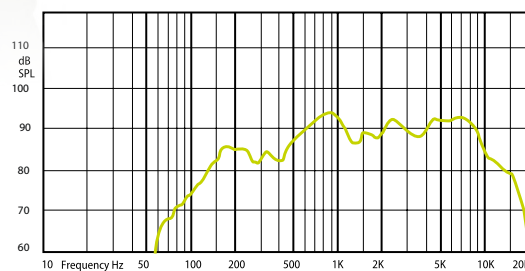

## MC 4EN

MC 4EN is designed for use in voice evacuation and voice alarm applications for clear and intelligible speech announcements. Quick fit clamps allow easy and fast installation into false ceilings. High sound pressure level SPL and optimized middle frequency sound reproduction ensures reliable operation in case of an emergency situation. Conforms EN54-24 standard.

HORIZONTAL / VERTICAL POLAR DIAGRAMS

FREQUENCY RESPONSE

IMPEDANCE

Technical Specifications	MC 4EN
Rated power	6 W
Transformer power taps	6 W - 3 W - 1,5 W
Sensitivity	90 dB (1W/1m)
Maximum SPL	98 dB (Pmax/1m) at 1 kHz
Frequency response	110 Hz - 15 kHz
Dispersion at 1000 Hz	165° Conical
Driver dimensions	4" (100 mm)
Dimensions	ø 181 mm x 65 mm
Weight	0,9 kg
Material	Steel
Colour	White (RAL 9016)