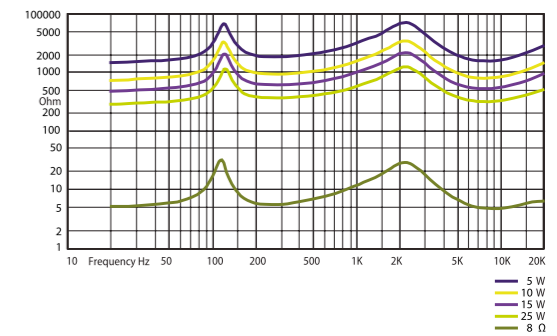

HORIZONTAL / VERTICAL POLAR DIAGRAMS

FREQUENCY RESPONSE

IMPEDANCE

Technical Specifications	VIVA 5
Rated power	30 W (8Ω)
Transformer power taps	25 W - 15 W - 10 W - 5 W - 8 Ω
Sensitivity	87 dB (1 W/1 m)
Maximum SPL	101 dB (Pmax/1 m) at 1000 Hz
Frequency response	80 Hz – 20 kHz
Dispersion at 1000 Hz	150° (H), 120° (V)
Driver dimensions	5" (127 mm) woofer, 1" (25,4 mm) tweeter
Dimensions	245 mm x 175 mm x 170 mm
Weight	2,4 kg
Material	Housing – plastic, grill and U-bracket steel
Colour	White (RAL9016), black (RAL 9017)