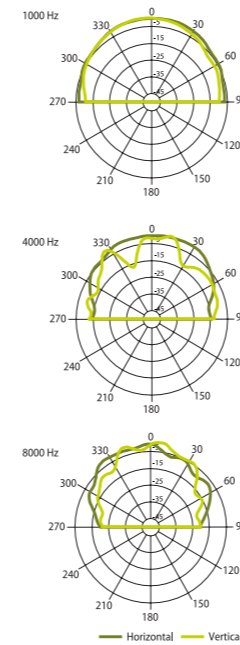

CABINET LOUDSPEAKERS

VIVA Wall Mount Plastic Loudspeakers

Latest design powerful speakers for background music.

VIVA 5

Elegant contemporary design, smooth cabinet surface with body coloured steel grill. Classic shape with an advanced twist that lends this loudspeaker to adapt easily in a wide variety of contemporary interiors and become an integral part of the architecture. The newly designed semi-circular mounting bracket enables a wide array of mounting possibilities. It not only looks good, but also makes it easy to adjust the mounting angle within a 15 degree radius. The ultra thin and flat power selector looks very elegant, and the use of the integrated Phoenix connectors highlights the advanced design of the loudspeaker. The AMC logo rotates, available in white and black.

HORIZONTAL / VERTICAL POLAR DIAGRAMS

FREQUENCY RESPONSE

IMPEDANCE

Technical Specifications	VIVA 5
Rated power	30 W (8Ω)
Transformer power taps	25 W - 15 W - 10 W - 5 W - 8 Ω
Sensitivity	87 dB (1 W/1 m)
Maximum SPL	101 dB (Pmax/1 m) at 1000 Hz
Frequency response	80 Hz – 20 kHz
Dispersion at 1000 Hz	150° (H), 120° (V)
Driver dimensions	5" (127 mm) woofer, 1" (25,4 mm) tweeter
Dimensions	245 mm x 175 mm x 170 mm
Weight	2,4 kg
Material	Housing – plastic, grill and U-bracket steel
Colour	White (RAL9016), black (RAL 9017)