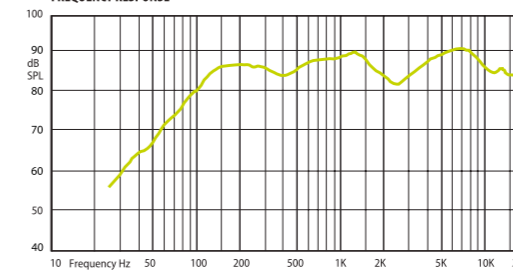

HORIZONTAL / VERTICAL POLAR DIAGRAMS

FREQUENCY RESPONSE

IMPEDANCE

Technical Specifications	VIVA 5
Rated power	30 W (8Ω)
Transformer power taps	25 W - 15 W - 10 W - 5 W - 8 Ω
Sensitivity	87 dB (1 W/1 m)
Maximum SPL	101 dB (Pmax/1 m) at 1000 Hz
Frequency response	80 Hz – 20 kHz
Dispersion at 1000 Hz	150° (H), 120° (V)
Driver dimensions	5" (127 mm) woofer, 1" (25,4 mm) tweeter
Dimensions	245 mm x 175 mm x 170 mm
Weight	2,4 kg
Material	Housing – plastic, grill and U-bracket steel
Colour	White (RAL9016), black (RAL 9017)