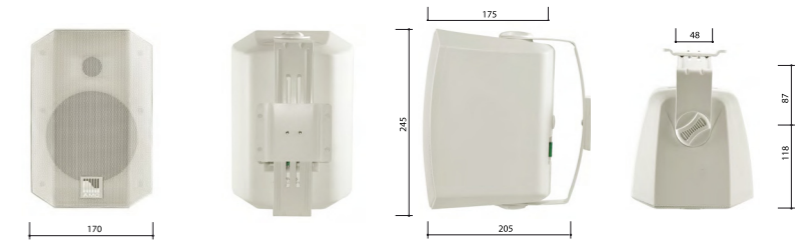

CABINET LOUDSPEAKERS

VIVA Wall Mount Plastic Loudspeakers

Latest design powerful speakers for background music.

VIVA 5

Elegant contemporary design, smooth cabinet surface with body coloured steel grill. Classic shape with an advanced twist that lends this loudspeaker to adapt easily in a wide variety of contemporary interiors and become an integral part of the architecture. The newly designed semi-circular mounting bracket enables a wide array of mounting possibilities. It not only looks good, but also makes it easy to adjust the mounting angle within a 15 degree radius. The ultra thin and flat power selector looks very elegant, and the use of the integrated Phoenix connectors highlights the advanced design of the loudspeaker. The AMC logo rotates, available in white and black.

HORIZONTAL / VERTICAL POLAR DIAGRAMS

FREQUENCY RESPONSE

IMPEDANCE

Technical Specifications	VIVA 5
Rated power	30 W (8Ω)
Transformer power taps	25 W - 15 W - 10 W - 5 W - 8 Ω
Sensitivity	87 dB (1 W/1 m)
Maximum SPL	101 dB (Pmax/1 m) at 1000 Hz
Frequency response	80 Hz – 20 kHz
Dispersion at 1000 Hz	150° (H), 120° (V)
Driver dimensions	5" (127 mm) woofer, 1" (25,4 mm) tweeter
Dimensions	245 mm x 175 mm x 170 mm
Weight	2,4 kg
Material	Housing – plastic, grill and U-bracket steel
Colour	White (RAL9016), black (RAL 9017)