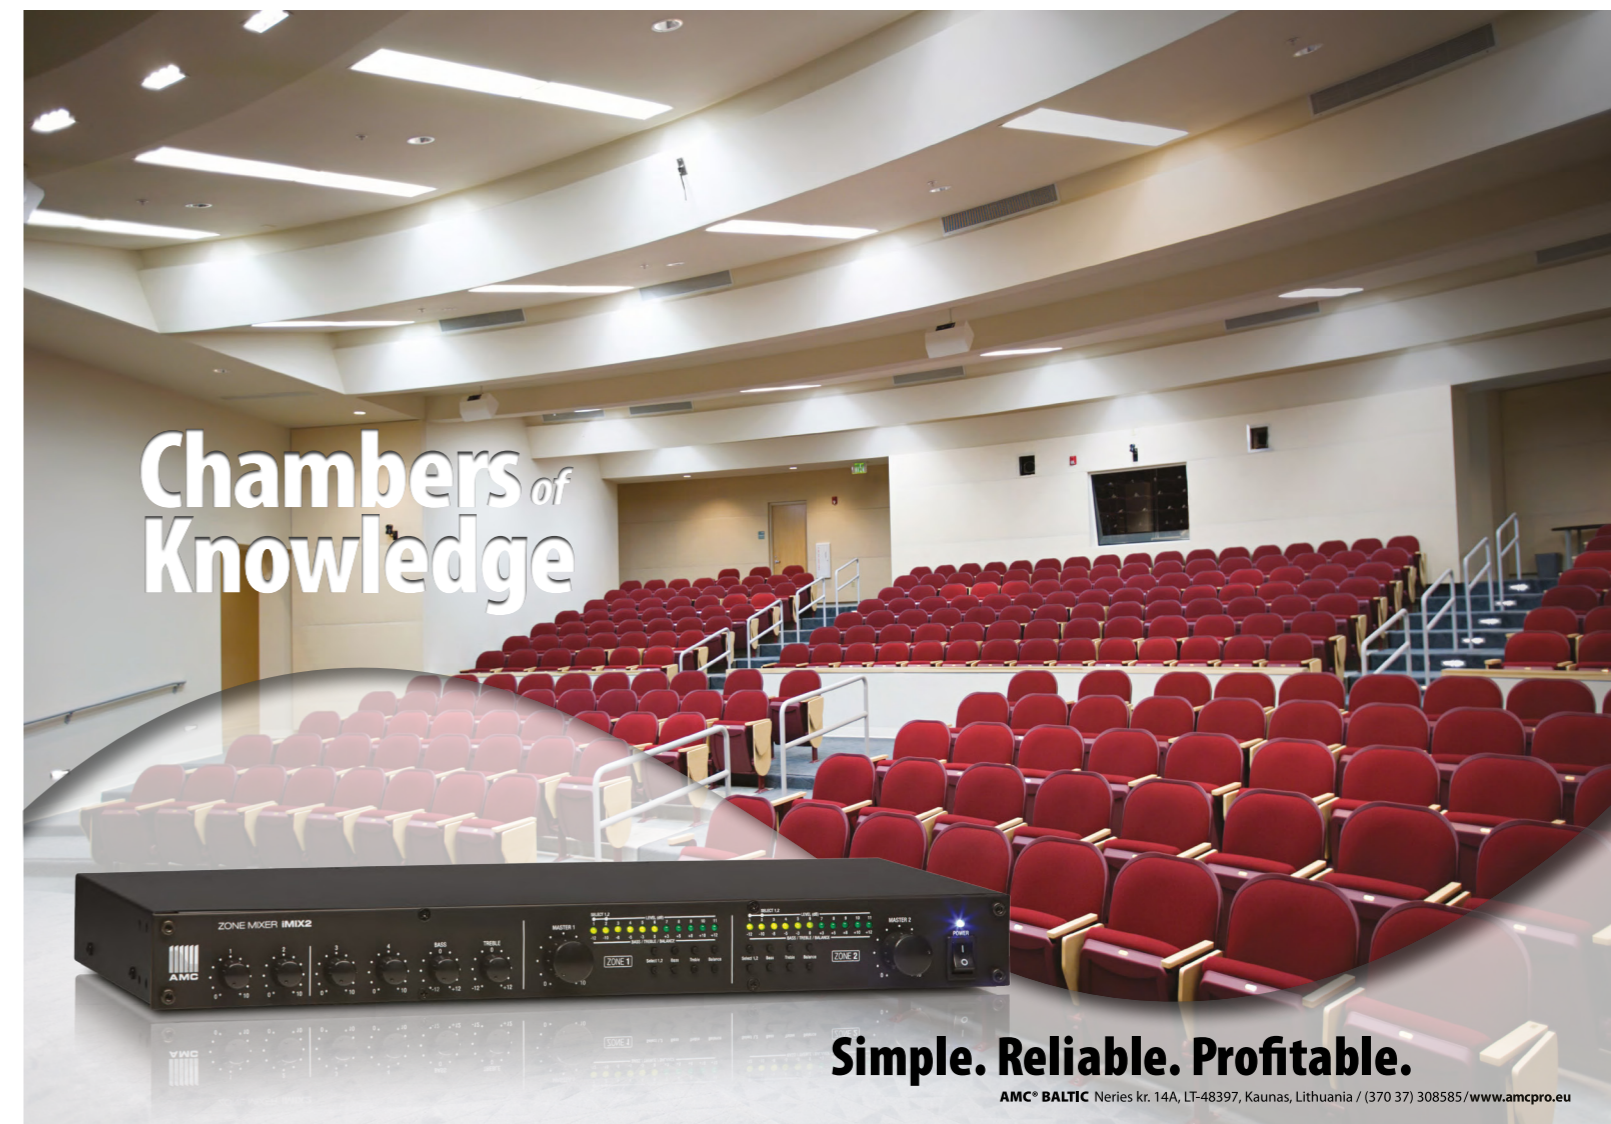

CABINET LOUDSPEAKERS

VIVA Wall Mount Plastic Loudspeakers

Latest design powerful speakers for background music.

VIVA 5

Elegant contemporary design, smooth cabinet surface with body coloured steel grill. Classic shape with an advanced twist that lends this loudspeaker to adapt easily in a wide variety of contemporary interiors and become an integral part of the architecture. The newly designed semi-circular mounting bracket enables a wide array of mounting possibilities. It not only looks good, but also makes it easy to adjust the mounting angle within a 15 degree radius. The ultra thin and flat power selector looks very elegant, and the use of the integrated Phoenix connectors highlights the advanced design of the loudspeaker. The AMC logo rotates, available in white and black.

HORIZONTAL / VERTICAL POLAR DIAGRAMS

FREQUENCY RESPONSE

IMPEDANCE

Technical Specifications	VIVA 5
Rated power	30 W (8Ω)
Transformer power taps	25 W - 15 W - 10 W - 5 W - 8 Ω
Sensitivity	87 dB (1 W/1 m)
Maximum SPL	101 dB (Pmax/1 m) at 1000 Hz
Frequency response	80 Hz – 20 kHz
Dispersion at 1000 Hz	150° (H), 120° (V)
Driver dimensions	5" (127 mm) woofer, 1" (25,4 mm) tweeter
Dimensions	245 mm x 175 mm x 170 mm
Weight	2,4 kg
Material	Housing – plastic, grill and U-bracket steel
Colour	White (RAL9016), black (RAL 9017)