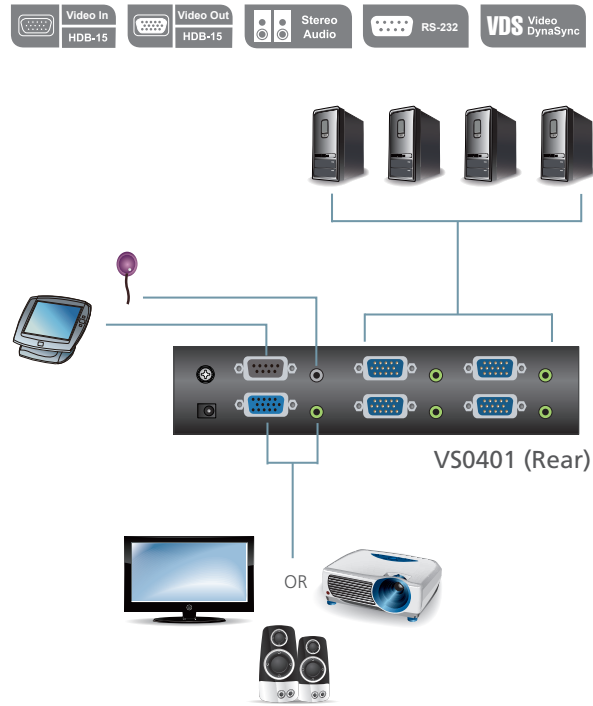

## 2/4-Port VGA Switch with Audio

- The VS0201 / VS0401 2/4-Port VGA Switch with Audio allows you to connect two/four audio/video source computers to a single monitor or projector with full audio and quickly switch between the devices for use

VS0201/VS0401 built-in bi-directional RS-232 serial port for high-end system control, and advanced RS-232 control. The unit's bi-directional RS-232 serial port also allows serial devices, such as touchscreens and barcode scanners to be included in the installation. With the ability to use high-end serial control devices via RS-232 commands allows the VS0201 / VS0401 to be controlled by secondary systems with advanced functions such as; port switching, auto switching, front panel pushbutton lock, and Power on Detection.

### Features

- Displays the video output of two (VS0201) or four (VS0401) computers on a single monitor or projector
- Quick and easy switching between VGA/Audio sources via front panel pushbuttons, RS-232, or IR remote control
- Superior video quality – up to 1920 x 1440
- Long-distance transmission – up to 65 m
- Supports VGA, SVGA, UXGA, WUXGA and multisync monitors
- Video DynaSync™ - Exclusive ATEN technology eliminates boot-up display problems and optimizes resolution when switching between ports**
- Built-in bi-directional RS-232 serial port for high-end system control
- RS-232 Control:
  - Power On Detection – if one VGA source is powered off, the VS0201 / VS0401 will automatically switch to the next powered-on source
  - Auto Switching – sets the priority for auto switching to a connected port**
  - Pushbutton Lock – locks use of the front panel pushbuttons**
- Supports stereo audio
- DDC compatible
- Supports up to 300 MHz bandwidth for optimal video quality
- LED indication of power status and source device
- All-metal casing provides durability and protection
- Plug-and-play – no software installation required