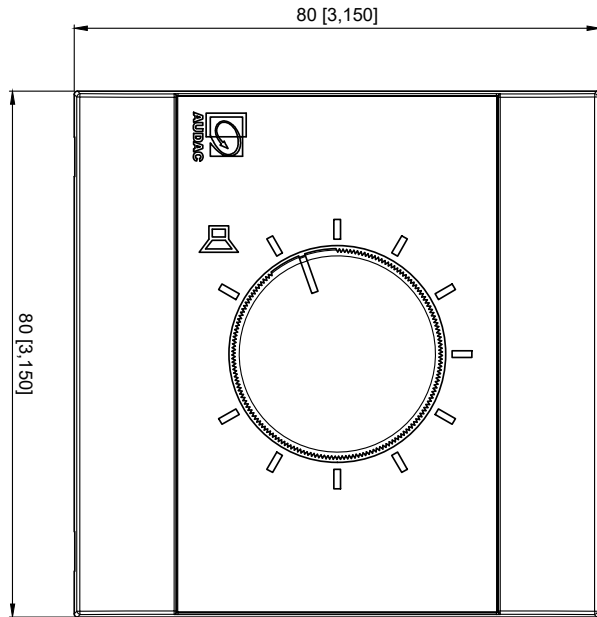

## Product Features:

Dimensions	80 x 80 mm (W x H) (Remote wall panel)		
Colours	Black (RAL9005) (WP200/B)		
	White (RAL9003) (WP200/W)		
Front finish	Elegant ABS front panel with glass		
Accessories	Optional	Surface mount Installation boxes	WB200 - Surface mount wall box for WP & NWP series
		Flush mount Installation boxes	Flush mount box for 45 x 45 mm wall panel - Solid wall - WB45SI/FS
			Flush mount box for 45 x 45 mm wall panel - Hollow wall - WB45S/FG
Installation standard	Compatible with EU installation materials		
	1-gang US standard (WP200US)		

		<b>CFW200US</b>		<b>Product description</b> WP200 FRONT PANEL AND ADAPTER FRAME KIT - 1-GANG US		<b>Unit height</b> N/A	<b>Weight</b> 0,07 kg 0,154 lbs

		<b>WP200</b>		<b>Product description</b>	
				REMOTE VOLUME CONTROLLER - 80X80 MM	
<b>MM</b> [INCH]	<b>Scale</b>	<b>Outer dimensions</b>	<b>Unit height</b>	<b>Weight</b>	
	1 : 1	(w x h x d) 80 x 80 x 52,5 mm 3,15 x 3,15 x 2,067"	/	0,07 kg 0,15 lbs	