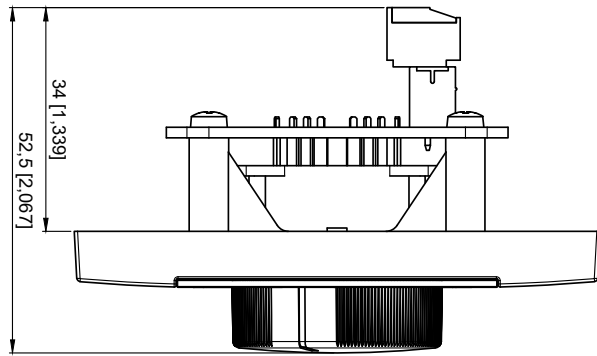

WP200		Product description	
				REMOTE VOLUME CONTROLLER - 80X80 MM	
MM [INCH]	Scale	Outer dimensions	Unit height	Weight	
	1 : 1	(w x h x d) 80 x 80 x 52,5 mm 3,15 x 3,15 x 2,067"	/	0,07 kg 0,15 lbs