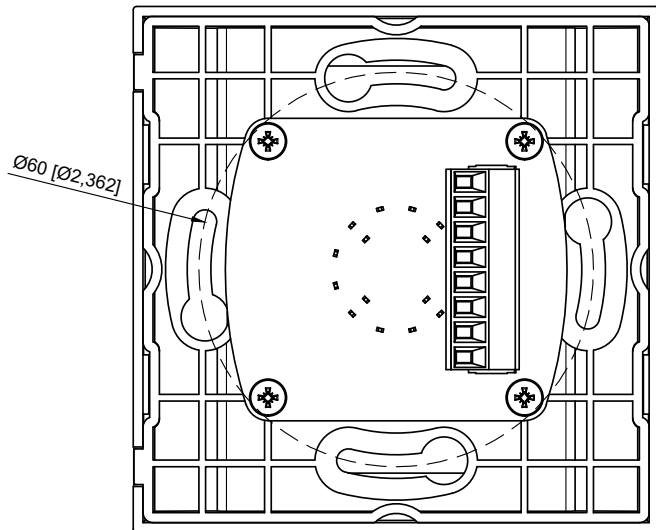

## Product Features:

Dimensions	80 x 80 mm (W x H) (Remote wall panel)		
Colours	Black (RAL9005) (WP200/B)		
	White (RAL9003) (WP200/W)		
Front finish	Elegant ABS front panel with glass		
Accessories	Optional	Surface mount Installation boxes	WB200 - Surface mount wall box for WP & NWP series
		Flush mount Installation boxes	Flush mount box for 45 x 45 mm wall panel - Solid wall - WB45SI/FS
			Flush mount box for 45 x 45 mm wall panel - Hollow wall - WB45S/FG
Installation standard	Compatible with EU installation materials		
	1-gang US standard (WP200US)		

		<b>CFW200US</b>		<b>Product description</b> WP200 FRONT PANEL AND ADAPTER FRAME KIT - 1-GANG US		<b>Unit height</b> N/A	<b>Weight</b> 0,07 kg 0,154 lbs

		<b>WP200</b>		<b>Product description</b>	
				REMOTE VOLUME CONTROLLER - 80X80 MM	
<b>MM</b> [INCH]	<b>Scale</b>	<b>Outer dimensions</b>	<b>Unit height</b>	<b>Weight</b>	
	1 : 1	(w x h x d) 80 x 80 x 52,5 mm 3,15 x 3,15 x 2,067"	/	0,07 kg 0,15 lbs	