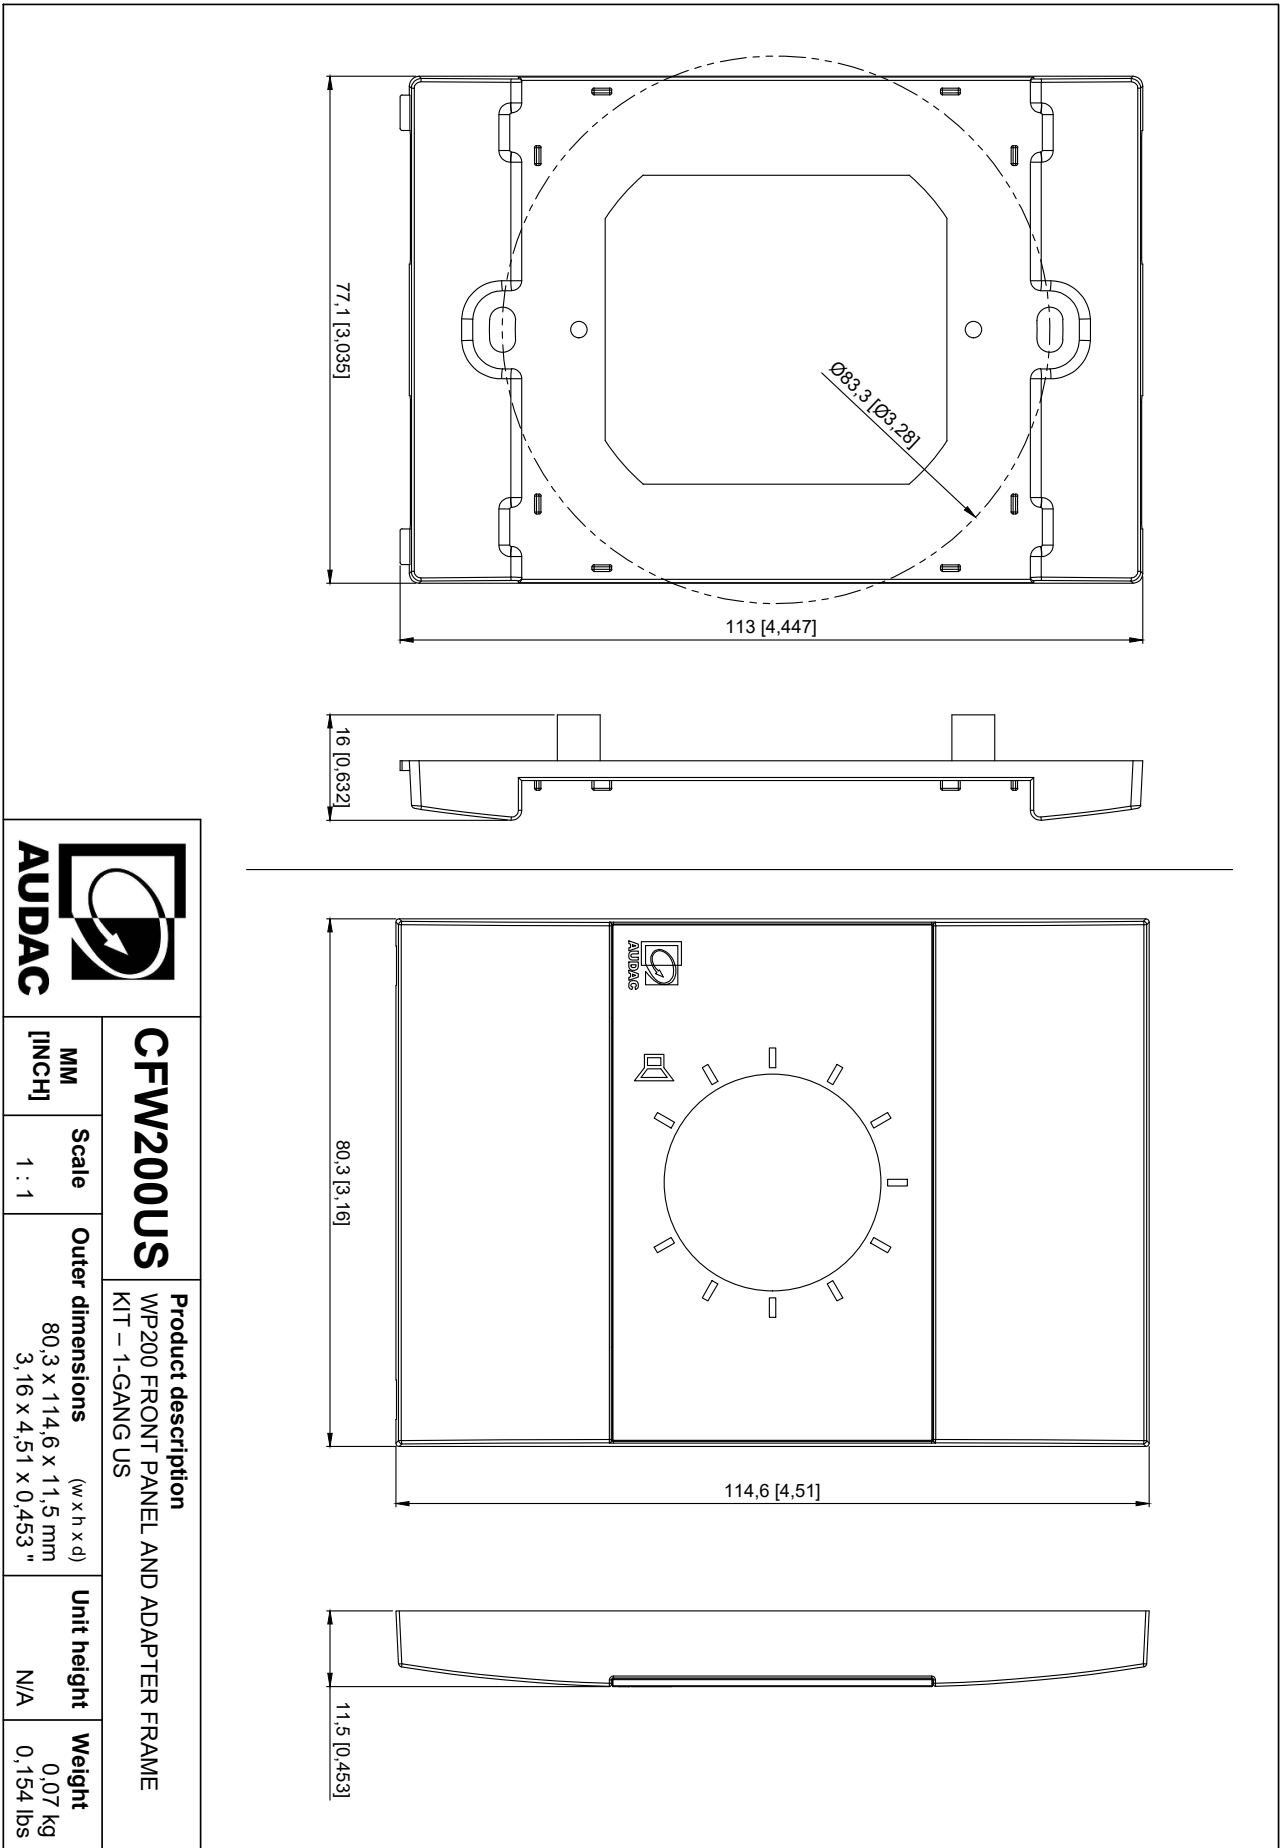

CFW200US		Product description WP200 FRONT PANEL AND ADAPTER FRAME KIT - 1-GANG US		Unit height N/A	Weight 0,07 kg 0,154 lbs			
								MM [INCH]	Scale 1 : 1	Outer dimensions (w x h x d) 80,3 x 114,6 x 11,5 mm 3,16 x 4,51 x 0,453 "