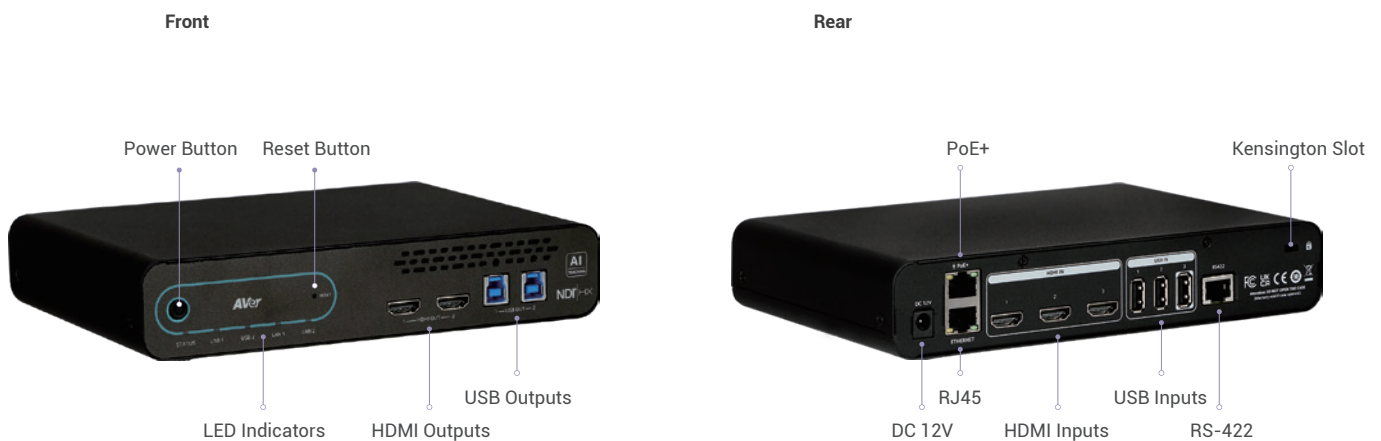

Product Specifications

Power requirement	AC 100 - 240V to DC 12V/1.5A	LED indicator: STATUS	Orange: power on Green: operating Green (flashing): firmware upgrading
Power consumption	18W		
Dimensions (W x D x H)	15.0 x 21.0 x 4.3 cm		
Net weight	0.9 (± 0.1) kg	LED indicator: USB	Green: connected and standby Green (flashing): UVC/UAC streaming
Storage conditions	Temperature: -20°C to +60°C Humidity: 20% to 95%	LED indicator: LAN	Green: connected
		Resolution	Inputs: up to 1080p 60 fps Outputs: up to 4K 60 fps
Inputs	HDMI x 3 USB 2.0 Type-A x 3 RS-422 x 1 RJ-45 x 1 PoE+ x 1	Operating conditions	Temperature: 0°C to +50°C Humidity: 20% to 80%
		Outputs	HDMI x 2 USB 3.0 Type-B x 2
Communication protocol	RS-422	PoE+	Yes, 42.5V to 57V 0.6A
NDI® HX2	Yes	Security	Kensington lock
Buttons	Power, Reset	Certification	CE, FCC, BSMI, NCC, IC, VCCI, UKCA, EAC
Mounting bracket	Yes	Warranty	5 years
		Package Contents	
MT300N, Power Adapter, Power Cable, Cable Fixing Plate (x2), Cable Tie (x13), 3.0 x 5 mm Flat Head Screw (x5), 3.0 x 5 mm Truss Head Screw (x4), M3 x 10 mm Screw (x4), Rack Mount Bracket (x2), USB 3.0 Cable (x2), RS-422 Cable, Quick Start Guide, Warranty Card*			
Optional Accessories			
Server Rack Mount, 3.0 x 5 mm Flat Head Screw (x3), 3.0 x 5 mm Truss Head Screw (x2)			

* For Japan only.

** Specifications may vary depending on location and are subject to change without notice.

Product Appearance

©2023 AVer Information Inc. All rights reserved.
All brand names and logos are trademarks of their respective companies.

www.aver.com

Distributor/Dealer