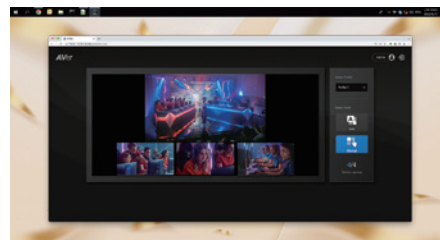

Web UI. Remote Management.

The simple web-based interface enables convenient remote access and management of cameras. Additionally, users can effortlessly create personalized profiles including display layouts to access their preferred settings promptly and efficiently.