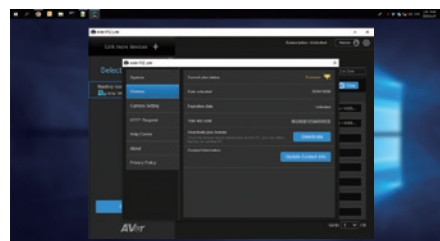

PTZ Link Premium. Embedded.

It takes one step to convert AVer's PTZ camera into a voice-tracking camera with PTZ Link Premium. Built-in PTZ Link Premium functionality, you can create more device groups and mic channels, and automatic video switch combining with human detection auto tracking, making it ideal for presentation needs in hybrid environments.