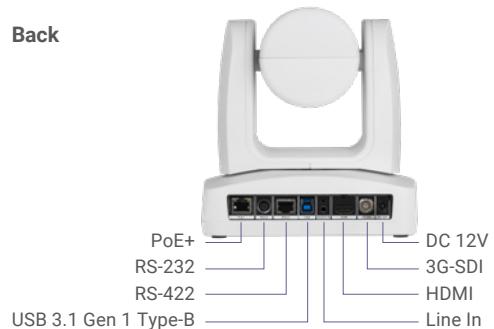

Back

©2023 AVer Information Inc. All rights reserved.
All brand names and logos are trademarks of their respective companies.

www.aver.com

Learn More

Distributor/Dealer

202312