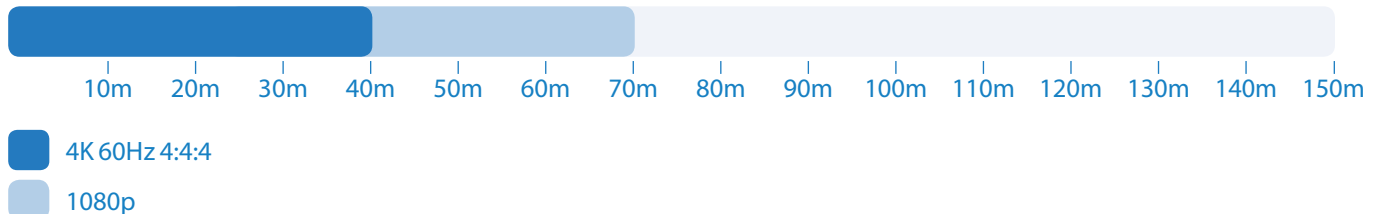

Transmission Distance via Cat6