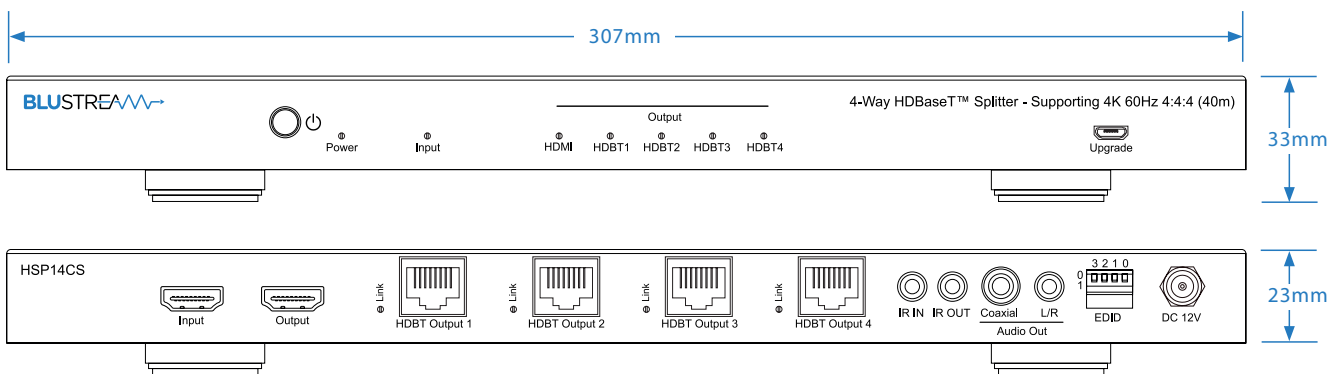

## 4-Way HDBaseT™ CSC Splitter

### Description

Our HSP14CS 4K HDBaseT™ CSC splitter distributes a single HDMI 2.0 4K 60Hz 4:4:4 source to four simultaneous HDBaseT™ outputs with independent down-scaling of 4K video inputs to allow those displays only capable of supporting lower video resolutions to receive 4K video while still showing maximum original 4K UHD resolution on the higher-definition displays. It transmits HDMI, Bi-directional IR and PoH (PoE) up to lengths of 70m (40m 4K 60Hz 4:4:4) over a single CAT cable. The 4-Way splitter also features audio breakout, EDID management and HDMI loop out for integrating local displays or cascading to multiple devices.

### Key Features

- Advanced HDBaseT™ technology offering distribution of video and audio over a single CAT cable
  - Advanced Colour Space Conversion (CSC) supports HDMI 2.0 18Gbps specification including HDR
  - Features 1 x HDMI input that is replicated to 4x HDBaseT™ outputs
  - Features 1 x HDMI loop out for integrating local displays or cascading to multiple devices
  - Supports 4K 60Hz 4:4:4 UHD video up to 40m
  - Independent down-scaling of video input resolutions up to 4K 60Hz 4:4:4 to the following formats\*:
    - 1080p 60Hz (for screens that do not support 4K)
    - 4K 60Hz 4:2:0 (for screens that do not support full 4K 60Hz 4:4:4)
  - Extends HDMI 1080p up to a distance of 70m over single CAT cable
  - Supports all industry standard video resolutions including VGA-WUXGA and 480i-4K
  - Supports all known HDMI audio formats including Dolby TrueHD, Dolby Atmos, Dolby Digital Plus and DTS-HD Master Audio transmission
  - HDMI audio breakout to both analogue L/R audio and coaxial digital outputs concurrently
  - Supports PoH (Power over HDBaseT™) to power compatible HDBaseT™ receivers
  - HDCP 2.2 support
- \* Please note: downscaling feature does not support 4K 4:2:2 input signals