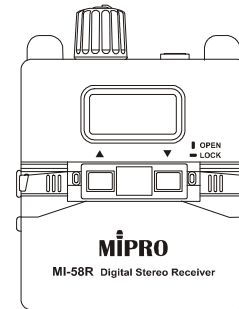

Transmitters

MI-58T	Digital Stereo Transmitter
--------	----------------------------

Accessories

E-8P	Professional Earphones
E-8S	Standard Earphones
MP-8	One-slot charging station

Technical Specifications

Housing	Industry's smallest, lightweight glass-fiber reinforced plastic case.
Display	Backlit LCD with superior features and advanced function settings.
Frequency Range	ISM 5.8 GHz band (5,725~5,850 MHz)
Modulation Type	Digital modulation
Channel Setting	ACT sync
Frequency Response	20 Hz ~ 23 kHz (stereo)
Stereo Separation	> 100 dB
Max. S/N Ratio	> 105 dBA (stereo)
T.H.D	0.03% (min) at 1 kHz
Latency	2.1 ms (min)
Sensitivity	5 µV input level, S/N > 100 dB (stereo).
Earphone Jack	Ø 3.5 mm stereo phone jack, Left / Right × 100 mW @ 16 Ω.
Power Supply	ICR18500 × 1 Li-ion rechargeable battery. Current drain 165 mA.
Note	Refer to the actual product in the event of product discrepancy.