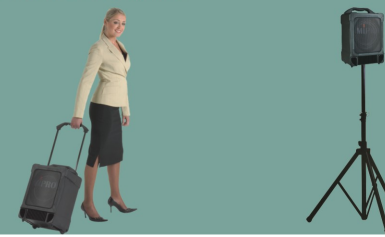

MA-707 Portable Sound System