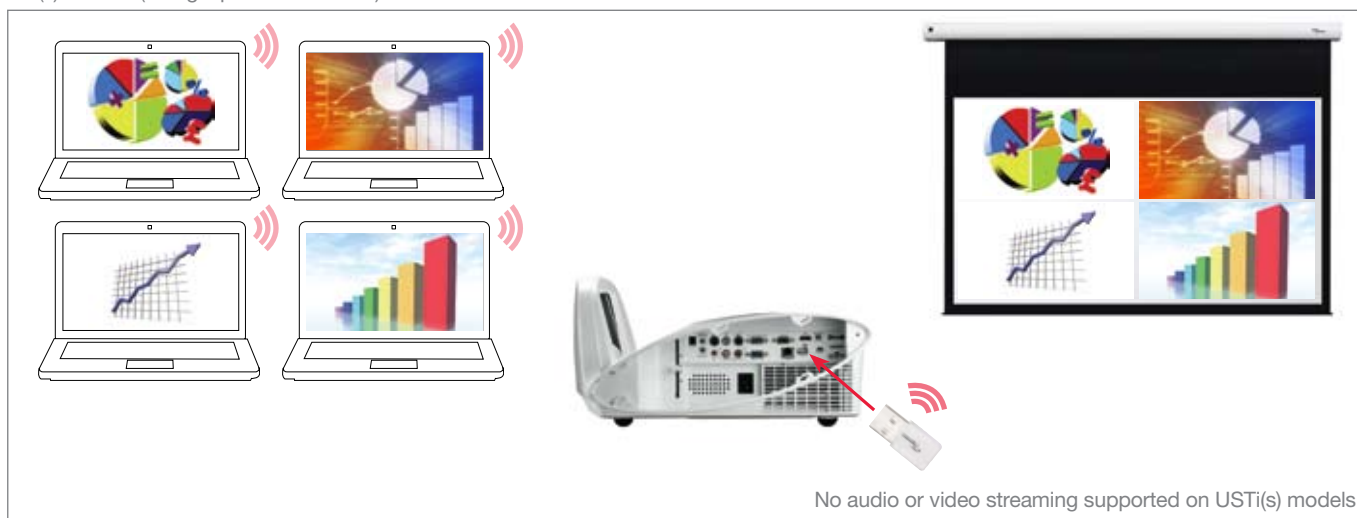

UTi(s) models (Using Optoma Presenter)