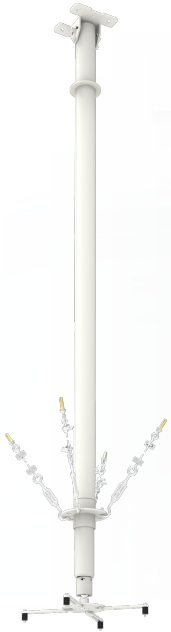

L6: 1580 - 2790 mm

002.2480 L6, WHITE 9010, 158 - 279 cm, with universal bracket

The SmartMetals ceiling mounts fit virtually any projector and are available in a range of standard lengths. All models, apart from the shortest, can be continuously adjusted in length and include a drop-down protection, ensuring that the inner and outer tube will not part. All universal tube sets include a ball joint that can be adjusted without tools. The universal bracket and your projector can be attached to the ball joint and can be positioned to any direction. The cable duct is easily accessible from the outside and the slotted holes in the ceiling plate make ceiling mounting straightforward.

L6: 1580 - 2790 mm

Features

Minimum length: 1580 mm
Maximum length: 2790 mm
Weight: 8.90 kg
Colour: White
Maximum load: 25 kg
Height adjustment: Manual
Bracket/interface: Included

Type bracket/interface: Universal
Rotation: 360°
Range bracket/interface: Max. 385 mm Ø
Tilt function: +20° till -20°
Cable duct: 20 mm Ø
Other information: Including stretching set