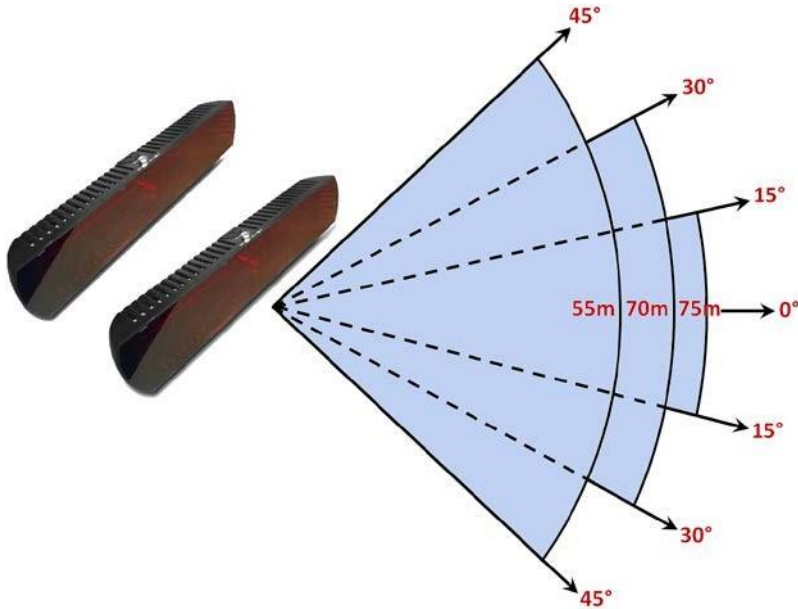

Infra-red

Wavelength	940nm
IR range	Up to 75 m (246 ft)

Laser

Power	0.5 mW
Wavelength	650 nm ± 10
Class	IIIa

Logistics

Operating temperature	0°C / 40°C (32°F to 104°F)
Storage temperature	-10°C / 60°C (14°F to 140°F)
Relative humidity	20% to 80%
Synchronizer dimensions: (LxWxH)	240x110x40 mm (9.44x4.33x1.57 in)
Emitter dimensions: (LxWxH)	360x70x45 mm (14.1x2.75x1.77 in)
Synchronizer weight	340g (11.9 oz)
Emitter weight	440g (15.5 oz)
Warranty	3 years

Weight and Dimensions

Packaging dimensions (LxWxH)	400x200x185mm (15.7x7.87x7.2in)
Packaging weight	3,3kg (116.4 oz)
Order reference	VPES-01000

Range and set-up example

ActivHub Cinema's cables allow for emitter set-up at 6m away from the synchronizer (30m with optional cables).