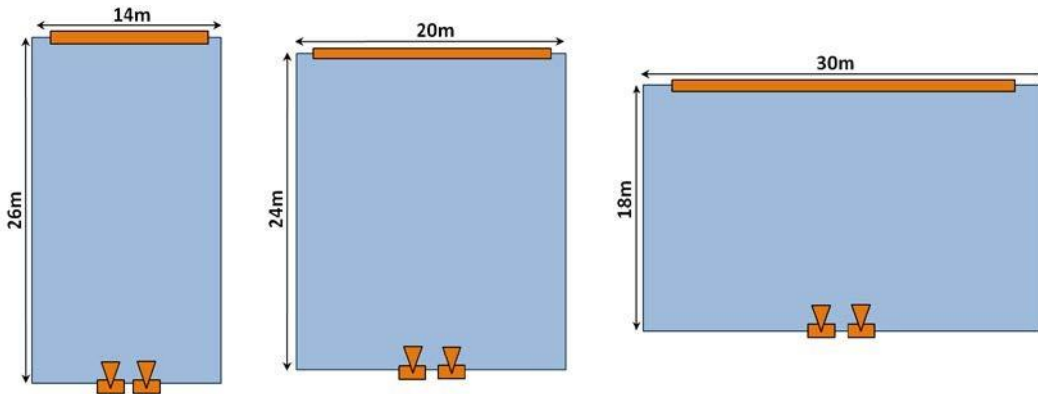

Infra-red

Wavelength	940nm
IR range	Up to 75 m (246 ft)

Laser

Power	0.5 mW
Wavelength	650 nm ± 10
Class	IIIa

Logistics

Operating temperature	0°C / 40°C (32°F to 104°F)
Storage temperature	-10°C / 60°C (14°F to 140°F)
Relative humidity	20% to 80%
Synchronizer dimensions: (LxWxH)	240x110x40 mm (9.44x4.33x1.57 in)
Emitter dimensions: (LxWxH)	360x70x45 mm (14.1x2.75x1.77 in)
Synchronizer weight	340g (11.9 oz)
Emitter weight	440g (15.5 oz)
Warranty	3 years

Weight and Dimensions

Packaging dimensions (LxWxH)	400x200x185mm (15.7x7.87x7.2in)
Packaging weight	3,3kg (116.4 oz)
Order reference	VPES-01000

Range and set-up example

ActivHub Cinema's cables allow for emitter set-up at 6m away from the synchronizer (30m with optional cables).

Theater set-up information

The 2-emitter set-up works with theaters up to 400 seats

Maximum theater sizes when equipped with 2 IR emitters

These measurements are exact when used with Volfoni EDGE 1.2 3D glasses. For all other configurations or further set-up information, please contact Volfoni.