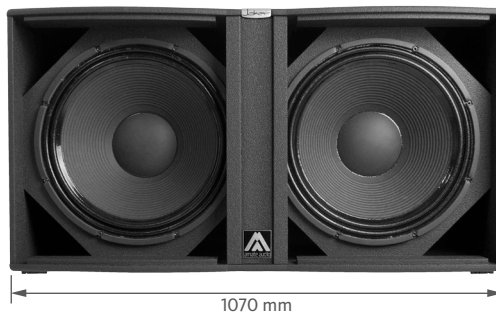

JOKER

JK218W4

2x 18" 4000W
SUBWOOFER

JOKER

JK218W4

Astonishing!
2 x 18" woofers delivering a powerful and convincing low-end
will leave you breathless.

JK218W4

2x 18" 4000W
SUBWOOFER

JOKER

TECHNICAL FEATURES

Power (musical program)	4000 W
Nominal Impedance	4 Ω
SPL (1 m)	102 dB (1 W) 138 dB continuous 141 dB peak
Frequency response (-10 dB)	28 Hz – 110 Hz (with external DSP)
Components LF	2x 18" woofers (4" voice coil)
Directivity (HxV)	omnidirectional
Weight	78.4 kg
Finish	Multilayer plywood 1.5 mm optimized steel grille with foam High resistant bi-component black Polyurea® coating

FREQUENCY RESPONSE 1W/1m (LPF100+3 PRESET) *

HORIZONTAL & VERTICAL COVERAGE

*With an external Amate Audio DSP

JK218W4

ACCESSORIES

NC-JK218

KW-218

www.amateaudio.com