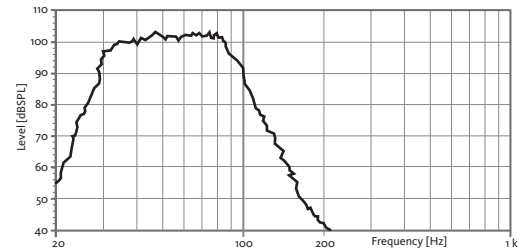

JK218W4

2x 18" 4000W
SUBWOOFER

JOKER

TECHNICAL FEATURES

Power (musical program)	4000 W
Nominal Impedance	4 Ω
SPL (1 m)	102 dB (1 W) 138 dB continuous 141 dB peak
Frequency response (-10 dB)	28 Hz – 110 Hz (with external DSP)
Components LF	2x 18" woofers (4" voice coil)
Directivity (HxV)	omnidirectional
Weight	78.4 kg
Finish	Multilayer plywood 1.5 mm optimized steel grille with foam High resistant bi-component black Polyurea® coating

FREQUENCY RESPONSE 1W/1m (LPF100+3 PRESET) *