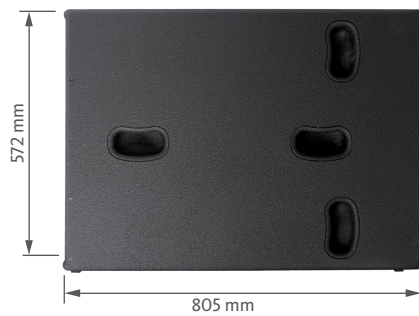

JOKER

JK218W4

2x 18" 4000W
SUBWOOFER

JOKER

JK218W4

Astonishing!
2 x 18" woofers delivering a powerful and convincing low-end
will leave you breathless.

JK218W4

2x 18" 4000W
SUBWOOFER

JOKER

TECHNICAL FEATURES

Power (musical program)	4000 W
Nominal Impedance	4 Ω
SPL (1 m)	102 dB (1 W) 138 dB continuous 141 dB peak
Frequency response (-10 dB)	28 Hz – 110 Hz (with external DSP)
Components LF	2x 18" woofers (4" voice coil)
Directivity (HxV)	omnidirectional
Weight	78.4 kg
Finish	Multilayer plywood 1.5 mm optimized steel grille with foam High resistant bi-component black Polyurea® coating

FREQUENCY RESPONSE 1W/1m (LPF100+3 PRESET) *

HORIZONTAL & VERTICAL COVERAGE

*With an external Amate Audio DSP

JK218W4

ACCESSORIES

NC-JK218

KW-218

www.amateaudio.com