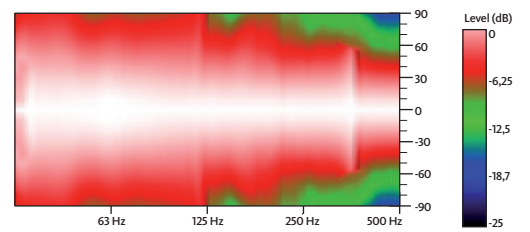

JOKER

TECHNICAL FEATURES

Power (musical program)	4000 W
Nominal Impedance	4 Ω
SPL (1 m)	102 dB (1 W) 138 dB continuous 141 dB peak
Frequency response (-10 dB)	28 Hz – 110 Hz (with external DSP)
Components LF	2x 18" woofers (4" voice coil)
Directivity (HxV)	omnidirectional
Weight	78.4 kg
Finish	Multilayer plywood 1.5 mm optimized steel grille with foam High resistant bi-component black Polyurea® coating

FREQUENCY RESPONSE 1W/1m (LPF100+3 PRESET) *

HORIZONTAL & VERTICAL COVERAGE

*With an external Amate Audio DSP

JK218W4

ACCESSORIES

NC-JK218

KW-218

www.amateaudio.com